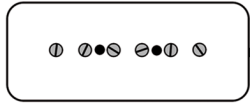

Pickups

Singlecoils

White = HOT
Black = Ground

P90 / P90-HB

Black = HOT
White & Shield = Ground

Humbucker

Green & Shield = Ground
Red & White together
Black = HOT

Bass Pickups

JB Standard

Black = HOT
White & Shield = Ground

Switching Systems

Split

ON-ON DPDT

Phase

ON-ON DPDT

Series / Split / Parallel