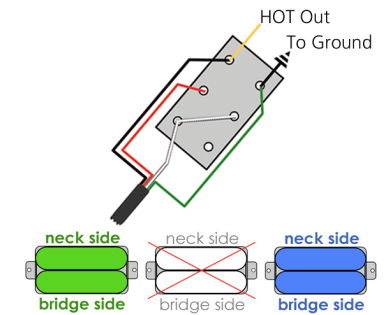

JB Standard

Black = HOT
White & Shield = Ground

Switching Systems

Split

ON-ON DPDT

Phase

ON-ON DPDT

Series / Split / Parallel

ON-ON-ON DPDT

Series / Off / Parallel

ON-OFF-ON DPDT

Standard Wiring

-  Cloth Wire: White = HOT
Black = Ground
-  Shielded Cable: Black = HOT
White or Green = Ground