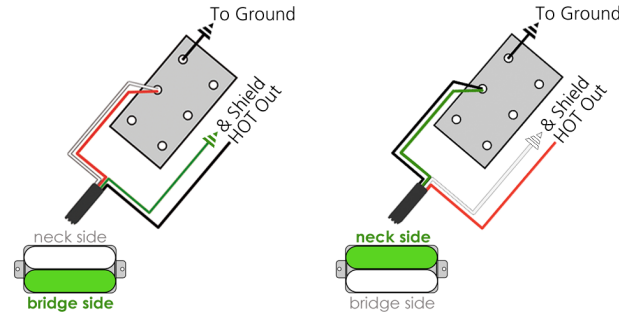

JB Standard

Black = HOT
White & Shield = Ground

Switching Systems

Split

ON-ON DPDT

Phase

ON-ON DPDT

Series / Split / Parallel

ON-ON-ON DPDT

Series / Off / Parallel

ON-OFF-ON DPDT

Standard Wiring

-  Cloth Wire: White = HOT
Black = Ground
-  Shielded Cable: Black = HOT
White or Green = Ground