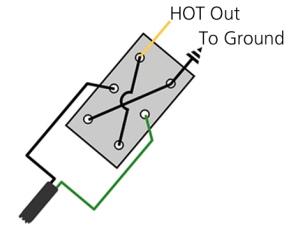

JB Standard

Black = HOT
White & Shield = Ground

Switching Systems

Split

ON-ON DPDT

Phase

ON-ON DPDT

Series / Split / Parallel

ON-ON-ON DPDT

Series / Off / Parallel

ON-OFF-ON DPDT

Standard Wiring

-  Cloth Wire: White = HOT
Black = Ground
-  Shielded Cable: Black = HOT
White or Green = Ground