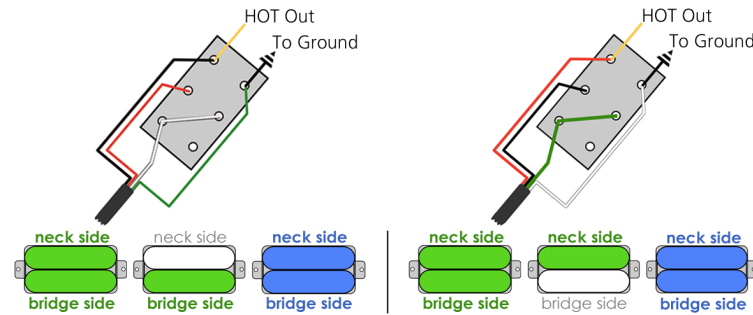

Pickups

Singlecoils

White = HOT
Black = Ground

P90 / P90-HB

Black = HOT
White & Shield = Ground

Humbucker

Green & Shield = Ground
Red & White together
Black = HOT

Bass Pickups

JB Standard

Black = HOT
White & Shield = Ground

Switching Systems

Split

ON-ON DPDT

Phase

ON-ON DPDT

Series / Split / Parallel

ON-ON-ON DPDT

Series / Off / Parallel

ON-OFF-ON DPDT

Standard Wiring

-  Cloth Wire: White = HOT
Black = Ground
-  Shielded Cable: Black = HOT
White or Green = Ground